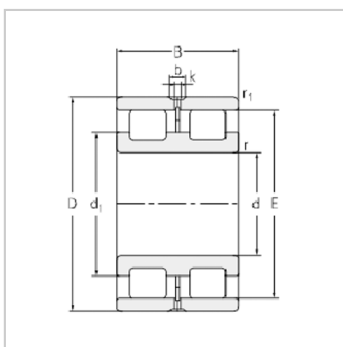

Full complement cylindrical roller bearings

NNCL49 series (SL0249 series)-SL024918NNCL4918CV

参数信息:

Bearing number :

New number :	SL024918
Old number :	NNCL4918CV

Boundary dimensions  
mm :

d :	90
D、Dr :	125
B :	35
Weight kg :	1.33