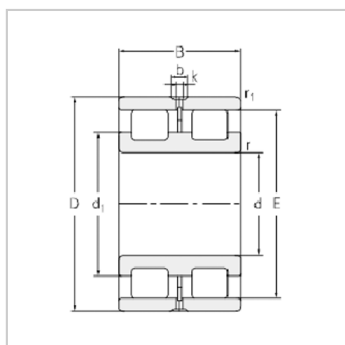

Full complement cylindrical roller bearings

NNCL49 series (SL0249 series)-**SL024928NNCL4928CV**

参数信息:

Bearing number :

New number :	SL024928
Old number :	NNCL4928CV

Boundary dimensions  
mm :

d :	140
D、Dr :	190
B :	50
Weight kg :	4.2