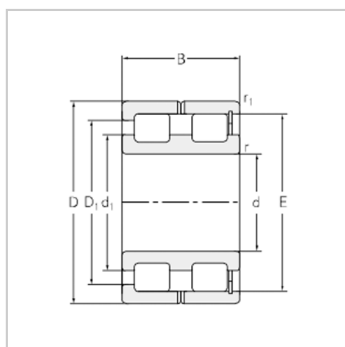

Full complement cylindrical roller bearings

NNC49 series (SL0149 series)-**SL014912NNC4912CV**

参数信息:

Bearing number :

New number :	SL014912
Old number :	NNC4912 CV

Boundary dimensions
mm :

d :	60
D、Dr :	85
B :	25
Weight kg :	0.49