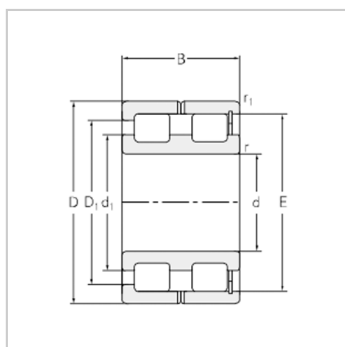

Full complement cylindrical roller bearings

NNC49 series (SL0149 series)-**SL014910NNC4910CV**

参数信息:

Bearing number :

New number :	SL014910
Old number :	NNC4910 CV

Boundary dimensions
mm :

d :	50
D、Dr :	72
B :	20
Weight kg :	0.42